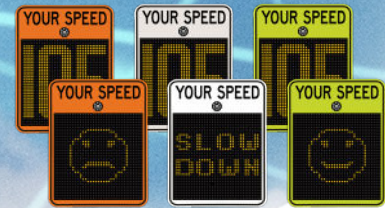

SafePace[®] Evolution 18FM

The Traffic Logix SafePace[®] Evolution 18 FM offers variable messaging with extra large 18" LED digits for even better visibility.

The versatile Evolution 18FM variable messaging sign offers the ability to display custom text, graphics, or extra large 18" speed display for enhanced visibility from further distances. The flexible sign offers the ability to display either driver speed including speed activated digit color changes or your choice of driver responsive text or graphics on the full matrix speed display sign.

EV 18FM Specifications	
Digit Size	18"
Height	36.6"
Weight	28 lbs
24/7, 365 Scheduling	✓
Data Collection	✓
Solar Compatibility	✓
Battery Operated	✓
Custom Messaging	✓
Cloud Compatibility	✓
Trailer Compatibility	✓
Dolly Compatibility	✓
Hitch Compatibility	✓
Warranty	2 Years

Features
Compact design offers all the features and visibility you'd expect from a full size variable message sign.
Allows for animated text or graphics such as moving arrows or a scrolling message.
Stealth Mode allows the sign to collect baseline traffic data while speed display appears blank to motorists.
Dual Color Display: LED digit color can be programmed to change based on driver speed
Ultra low power consumption including the most power-efficient radar technology available and optional solar power.
Includes integrated flashing speed violator strobe to alert speeding drivers.
Universal Mounting: Optional mounting brackets let you use one sign at multiple locations with the turn of a key.