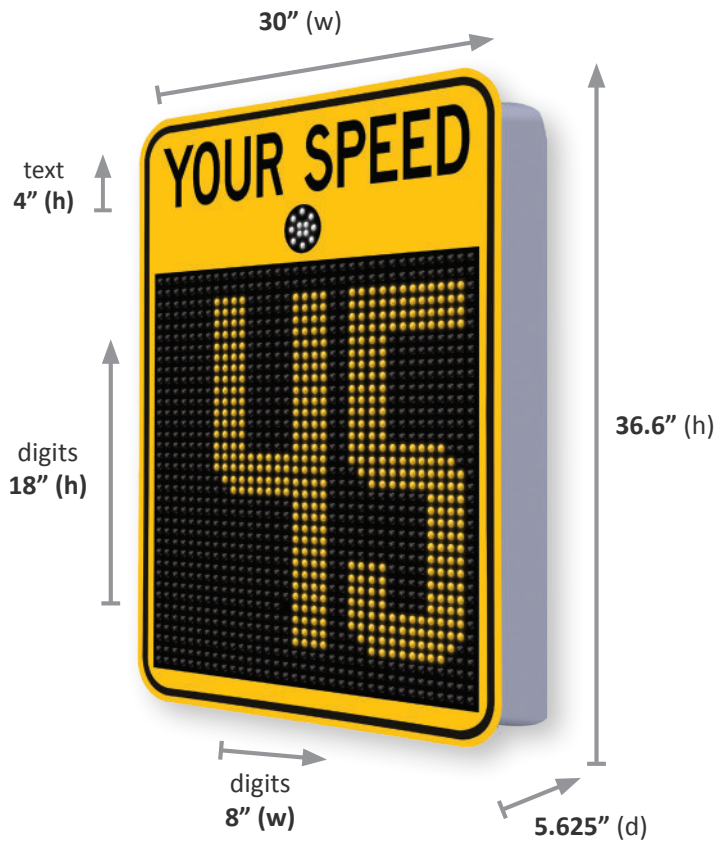

SafePace[®] Evolution 18FM

The Traffic Logix SafePace[®] Evolution 18 FM offers variable messaging with extra large 18" LED digits for even better visibility.

The versatile Evolution 18FM variable messaging sign offers the ability to display custom text, graphics, or extra large 18" speed display for enhanced visibility from further distances. The flexible sign offers the ability to display either driver speed including speed activated digit color changes or your choice of driver responsive text or graphics on the full matrix speed display sign.

EV 18FM Specifications	
Digit Size	18"
Height	36.6"
Weight	28 lbs
24/7, 365 Scheduling	✓
Data Collection	✓
Solar Compatibility	✓
Battery Operated	✓
Custom Messaging	✓
Cloud Compatibility	✓
Trailer Compatibility	✓
Dolly Compatibility	✓
Hitch Compatibility	✓
Warranty	2 Years

Features
Compact design offers all the features and visibility you'd expect from a full size variable message sign.
Allows for animated text or graphics such as moving arrows or a scrolling message.
Stealth Mode allows the sign to collect baseline traffic data while speed display appears blank to motorists.
Dual Color Display: LED digit color can be programmed to change based on driver speed
Ultra low power consumption including the most power-efficient radar technology available and optional solar power.
Includes integrated flashing speed violator strobe to alert speeding drivers.
Universal Mounting: Optional mounting brackets let you use one sign at multiple locations with the turn of a key.