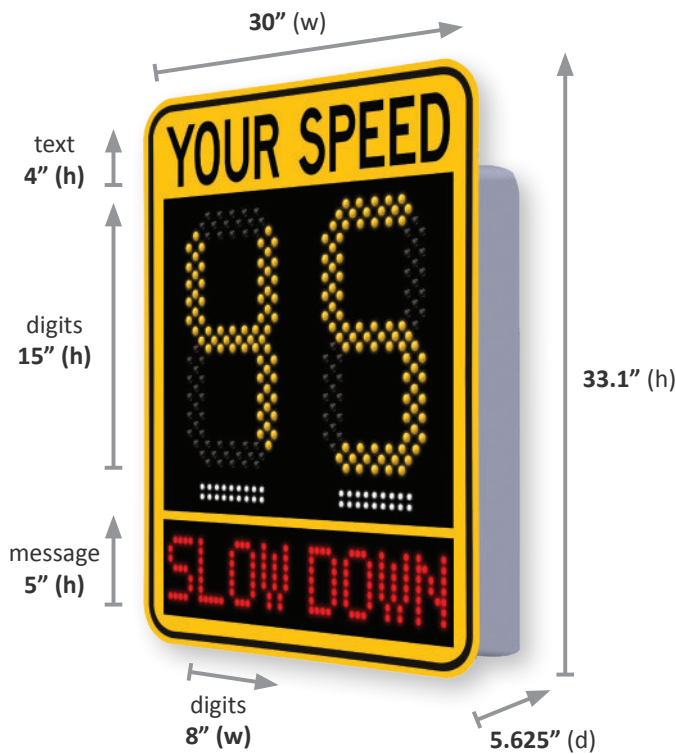

# SafePace® Evolution 15

The Traffic Logix SafePace® Evolution 15 is the lightweight sign with full size impact.

The Traffic Logix SafePace 15 driver feedback sign is a portable, lightweight radar sign with full size 15” digits. A speed activated message to slow down alerts speeding drivers. Digits are dual color while messaging is available in a choice of red or amber. The Evolution 15 sign can be mounted at multiple locations with universal mounting options and can function autonomously for weeks at a time with optional battery power.

Features
<b>MUTCD compliant</b> with static “YOUR SPEED” message and highly visible 15” LED digits that are visible from up to 600 ft away.
<b>Dual Color Display:</b> LED digit color can be programmed to change based on driver speed
<b>User-friendly software interface</b> allows you to manage sign parameters such as threshold speeds and violator strobe remotely.
<b>Ultra-low power consumption</b> including the most power-efficient radar technology available, optional solar power.
<b>Stealth Mode</b> allows the sign to collect baseline traffic data while speed display appears blank to motorists.
<b>Slow Down Messaging:</b> Sign flashes “Slow Down” message at drivers who exceed designated speed.
<b>Superior construction</b> and durability for long-lasting performance.
<b>Universal Mounting:</b> Optional mounting brackets let you use one sign at multiple locations with the turn of a key.