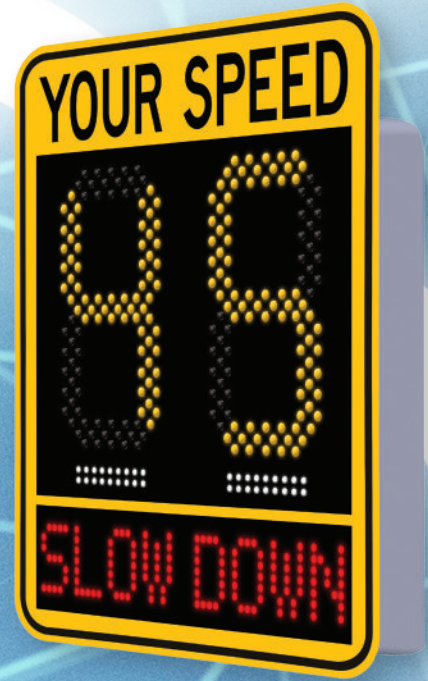

# SafePace® Evolution 15

The Traffic Logix SafePace® Evolution 15 is the lightweight sign with full size impact.

The Traffic Logix SafePace 15 driver feedback sign is a portable, lightweight radar sign with full size 15” digits. A speed activated message to slow down alerts speeding drivers. Digits are dual color while messaging is available in a choice of red or amber. The Evolution 15 sign can be mounted at multiple locations with universal mounting options and can function autonomously for weeks at a time with optional battery power.

Features
<b>MUTCD compliant</b> with static “YOUR SPEED” message and highly visible 15” LED digits that are visible from up to 600 ft away.
<b>Dual Color Display:</b> LED digit color can be programmed to change based on driver speed
<b>User-friendly software interface</b> allows you to manage sign parameters such as threshold speeds and violator strobe remotely.
<b>Ultra-low power consumption</b> including the most power-efficient radar technology available, optional solar power.
<b>Stealth Mode</b> allows the sign to collect baseline traffic data while speed display appears blank to motorists.
<b>Slow Down Messaging:</b> Sign flashes “Slow Down” message at drivers who exceed designated speed.
<b>Superior construction</b> and durability for long-lasting performance.
<b>Universal Mounting:</b> Optional mounting brackets let you use one sign at multiple locations with the turn of a key.