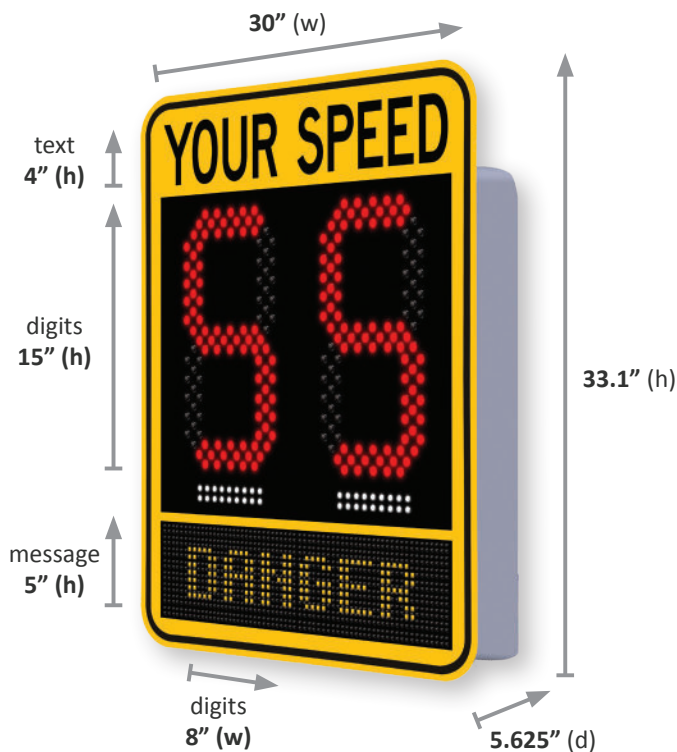

# SafePace® Evolution 15SL

The Traffic Logix SafePace® Evolution 15SL is the lightweight sign with full size impact.

The Traffic Logix SafePace Evolution 15SL driver feedback sign is a portable, lightweight radar sign with full size 15” digits. Speed activated messages alert speeding drivers. Digits are tri-color while variable messaging is available in amber. The Evolution 15SL sign can be mounted at multiple locations with universal mounting options and can function autonomously for weeks at a time with optional battery power.

Features
<b>MUTCD compliant</b> with static “YOUR SPEED” message and highly visible 15” LED digits that are visible from up to 600 ft away.
<b>Tri-Color Display:</b> LED digit color can be programmed to change based on driver speed
<b>User-friendly software interface</b> allows you to manage sign parameters such as threshold speeds and violator strobe remotely.
<b>Ultra-low power consumption</b> including the most power-efficient radar technology available, optional solar power.
<b>Stealth Mode</b> allows the sign to collect baseline traffic data while speed display appears blank to motorists.
<b>Slow Down Messaging:</b> Sign flashes variable messages at drivers who exceed the speed limit.
<b>Superior construction</b> and durability for long-lasting performance.
<b>Universal Mounting:</b> Optional mounting brackets let you use one sign at multiple locations with the turn of a key.