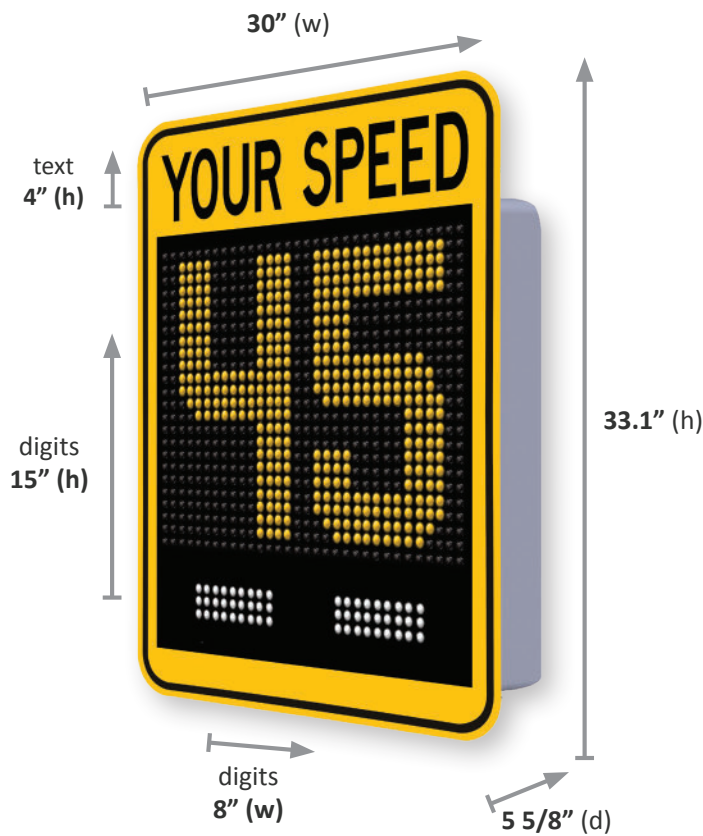

The Traffic Logix SafePace® Evolution 15FM variable message sign is a versatile display sign that allows you to customize messaging to each driver's behavior.

The versatile Evolution 15FM variable messaging sign offers the ability to display custom text, graphics, or speed display all on the compact, lightweight sign face. The flexible sign offers the ability to display either driver speed in full 15" digits with speed activated digit color changes or your choice of driver responsive text or graphics on the full matrix speed display sign.

EV 15FM Specifications	
Digit Size	15"
Height	33.1"
Weight	28 lbs
24/7, 365 Scheduling	✓
Data Collection	✓
Solar Compatibility	✓
Battery Operated	✓
Custom Messaging	✓
Cloud Compatibility	✓
Trailer Compatibility	✓
Dolly Compatibility	✓
Hitch Compatibility	✓
Warranty	2 Years

Features
Compact design offers <b>all the features</b> and visibility you'd expect from a full size variable message sign.
Allows for <b>animated text or graphics</b> such as moving arrows or a scrolling message.
Includes <b>integrated flashing speed violator strobe</b> to alert speeding drivers.
<b>Dual Color Display:</b> LED digit color can be programmed to change based on driver speed
<b>Ultra low power consumption</b> including the most power-efficient radar technology available and optional solar power.
<b>Stealth Mode</b> allows the sign to collect baseline traffic data while speed display appears blank to motorists.
<b>Universal Mounting:</b> Optional mounting brackets let you use one sign at multiple locations with the turn of a key.