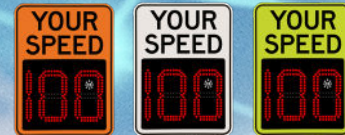

# SafePace<sup>®</sup> Evolution 12

The Traffic Logix SafePace<sup>®</sup> The TL SafePace Evolution 12 driver feedback sign is the compact, economical sign with MUTCD approved 12" digits.

The SafePace Evolution 12 is a compact, portable sign with the cost benefit and small footprint of an entry-level sign but larger 12" digits that meet MUTCD approval. Offering speed activated digit color changes as well as the ability to display up to 3 digits, the SafePace Evolution 12 is a small sign with big impact.

Features
<b>Enlarged Sign Digits:</b> The bestselling, compact SafePace sign, now available with slightly larger digits for improved visibility.
<b>Dual Color Display:</b> LED digit color can be programmed to change based on driver speed.
<b>User-Friendly:</b> Software interface is user friendly and can be programmed to set sign parameters quickly and easily. Optional data collection allows you to download traffic data and generate statistical reports from anywhere with SafePace Cloud.
<b>Stealth Mode:</b> Baseline traffic data can be collected for comparison and analysis while speed display appears blank to motorists.
<b>Speed Violator Strobe:</b> Programmable flashing strobe alerts drivers to slow down when they exceed the threshold speed you choose.
<b>Universal Mounting:</b> Optional mounting brackets let you use one sign at multiple locations with the turn of a key.
<b>Superior construction</b> and durability for long-lasting performance.