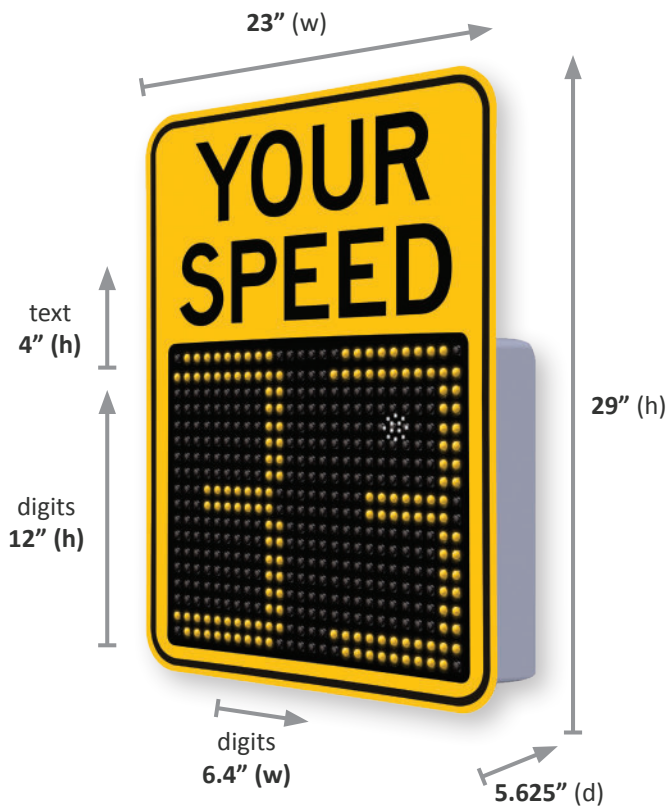

SafePace[®] Evolution 12FM

The SafePace Evolution 12FM variable message sign is a compact, portable solution offering adjustable driver-responsive messages.

The compact yet robust Traffic Logix SafePace Evolution 12FM offers the flexible, customizable messaging options you'd expect from a larger sign. The sign includes a full matrix for text, graphics, or 12" speed display, including speed activated digit color changes and choice of messaging color. The Evolution 12FM sign is the sign with a small footprint yet wide range of messaging options.

Features
Compact design offers all the features and visibility you'd expect from a full size variable message sign.
Allows for animated text or graphics such as moving arrows or a scrolling message.
Universal Mounting: Optional mounting brackets let you use one sign at multiple locations with the turn of a key.
Dual-Color Display: Display color can be programmed to change based on driver speed.
Ultra-low power consumption including the most power-efficient radar technology available and optional solar power.
Includes integrated flashing speed violator strobe to alert speeding drivers.
Stealth Mode allows the sign to collect baseline traffic data while speed display appears blank to motorists.