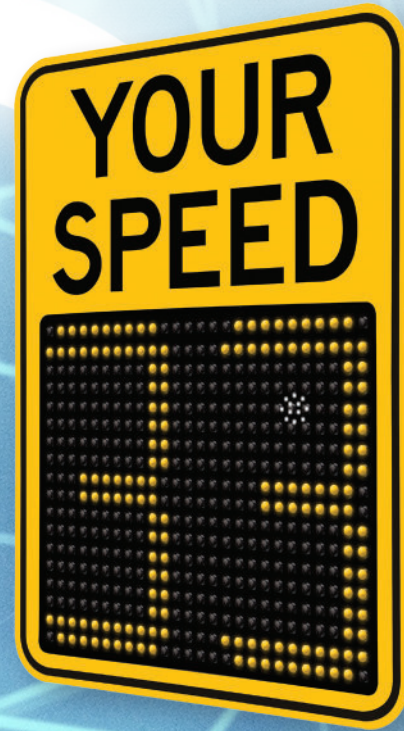

SafePace[®] Evolution 12FM

The SafePace Evolution 12FM variable message sign is a compact, portable solution offering adjustable driver-responsive messages.

The compact yet robust Traffic Logix SafePace Evolution 12FM offers the flexible, customizable messaging options you'd expect from a larger sign. The sign includes a full matrix for text, graphics, or 12" speed display, including speed activated digit color changes and choice of messaging color. The Evolution 12FM sign is the sign with a small footprint yet wide range of messaging options.

Features
Compact design offers all the features and visibility you'd expect from a full size variable message sign.
Allows for animated text or graphics such as moving arrows or a scrolling message.
Universal Mounting: Optional mounting brackets let you use one sign at multiple locations with the turn of a key.
Dual-Color Display: Display color can be programmed to change based on driver speed.
Ultra-low power consumption including the most power-efficient radar technology available and optional solar power.
Includes integrated flashing speed violator strobe to alert speeding drivers.
Stealth Mode allows the sign to collect baseline traffic data while speed display appears blank to motorists.