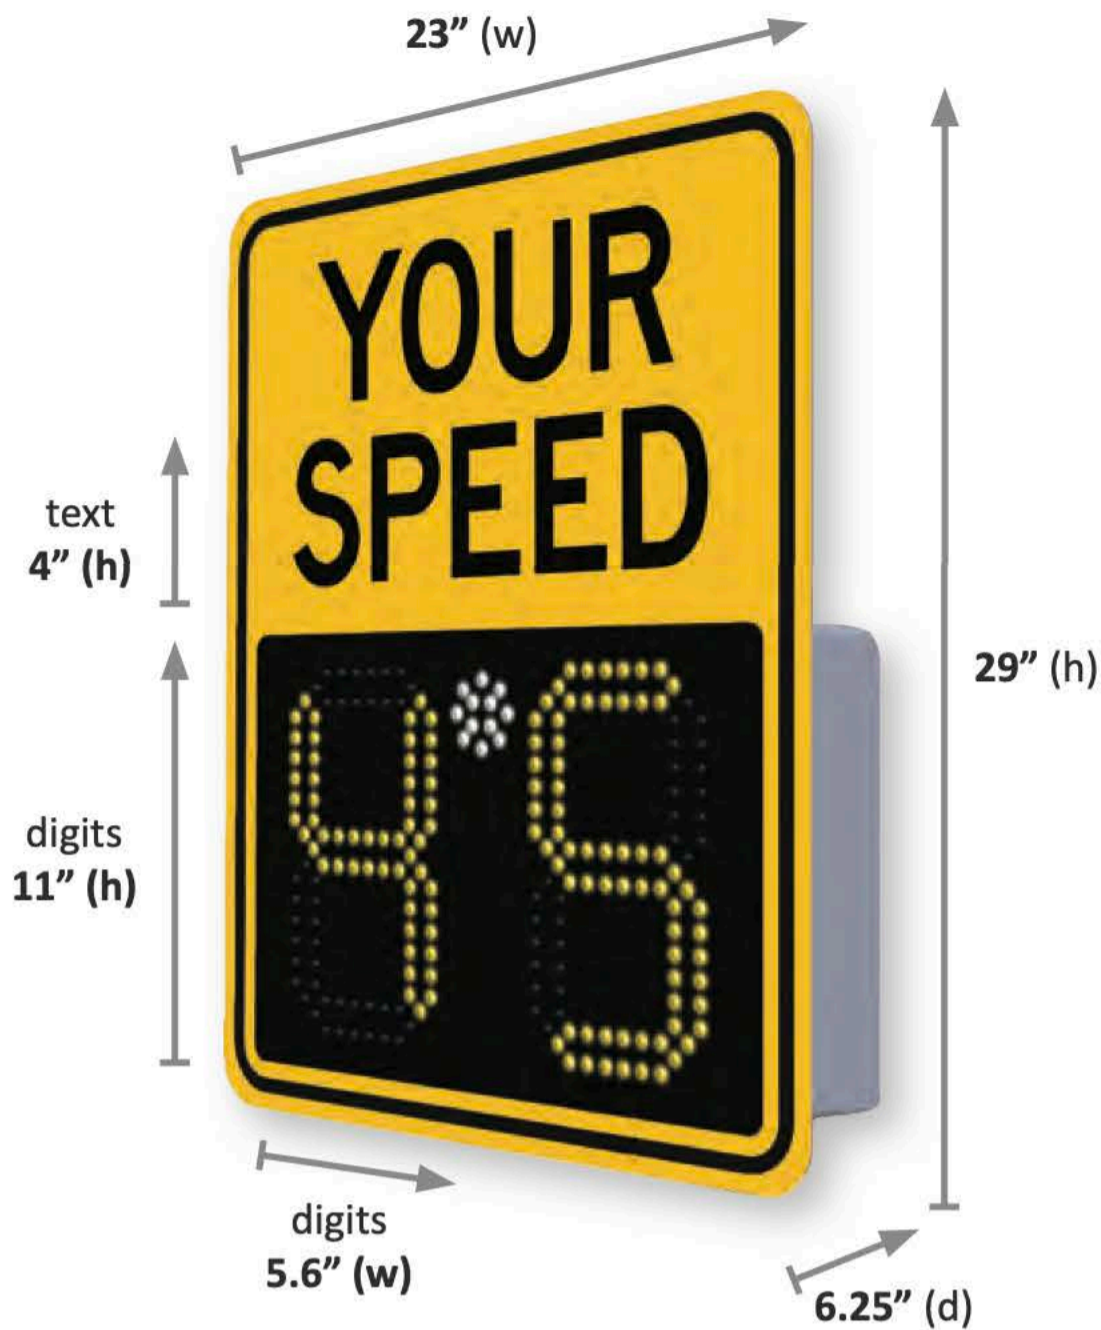

# SafePace<sup>®</sup> Evolution 11

**The Traffic Logix SafePace<sup>®</sup> Evolution 11 driver feedback sign is the solution that fits your budget.**

This compact radar speed sign offers exceptional visibility and power efficiency in a lightweight and portable solution. Featuring the options you need at remarkably affordable pricing, the SafePace Evolution 11 driver feedback sign will help you keep your neighborhoods safe for years to come.

Features
<b>Energy Efficient:</b> The sign can function up to 3 weeks autonomously with optional battery power depending on volume.
<b>User-Friendly:</b> Easy-to-use management software lets you set sign parameters quickly and easily while optional data collection allows you to download traffic data, and generate statistical reports.
<b>Stealth Mode:</b> Baseline traffic data collected while speed display appears blank to motorists.
<b>Speed Violator Strobe:</b> Programmable flashing strobe to alert speeding drivers comes standard with every sign.
<b>Universal Mounting:</b> Optional mounting brackets let you use one sign at multiple locations with the turn of a key.
<b>Superior construction</b> and durability for long-lasting performance.