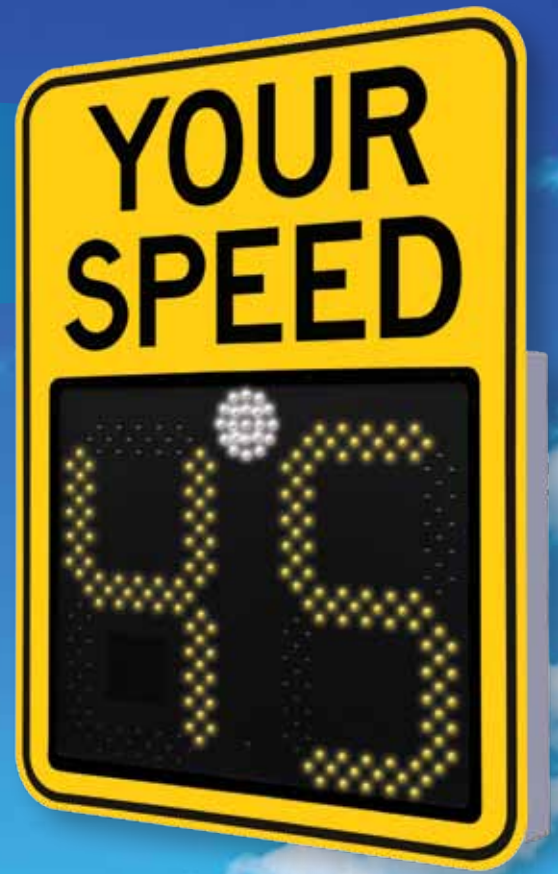

SafePace® 475 Driver Feedback Sign

The Traffic Logix® SafePace® 475 driver feedback sign is an 18" digit, full size radar sign. It can be mounted at multiple locations with a universal mounting bracket and can function autonomously for weeks at a time with optional battery power.

Choice of faceplate colors available

475 Specifications

| | |
|-----------------------|---------|
| Digit Size | 18" |
| Height | 42" |
| Weight | 53 lbs |
| 24/7, 365 Scheduling | ✓ |
| Data Collection | ✓ |
| Solar Compatibility | ✓ |
| Battery Operated | ✓ |
| Universal Mounting | ✓ |
| Cloud Compatibility | ✓ |
| Trailer Compatibility | ✓ |
| Dolly Compatibility | ✓ |
| Hitch Compatibility | ✓ |
| Warranty | 2 Years |

Features

MUTCD compliant with static "YOUR SPEED" message and highly visible 18" LED digits that are visible from up to 1000 feet away.

User friendly software interface allows you to manage sign parameters such as threshold speeds and violator strobe remotely

Superior construction and durability for long-lasting performance

High strength aluminum sign face and individual optical lenses to **protect against vandalism and theft**

Stealth Mode allows the sign to collect baseline traffic data while speed display appears blank to motorists