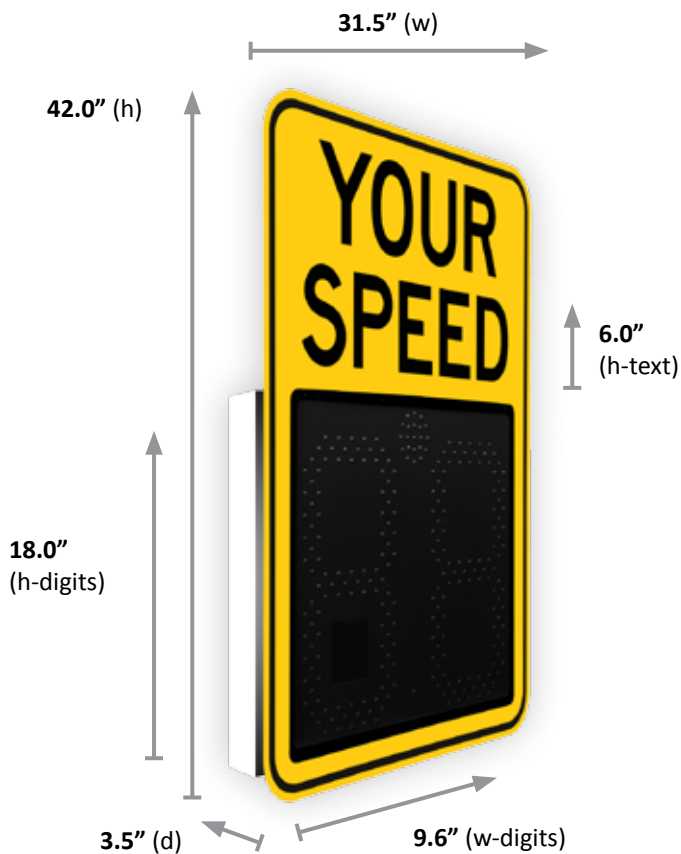

SafePace® 475 Driver Feedback Sign

The Traffic Logix® SafePace® 475 driver feedback sign is an 18" digit, full size radar sign. It can be mounted at multiple locations with a universal mounting bracket and can function autonomously for weeks at a time with optional battery power.

Features

MUTCD compliant with static "YOUR SPEED" message and highly visible 18" LED digits that are visible from up to 1000 feet away.

User friendly software interface allows you to manage sign parameters such as threshold speeds and violator strobe remotely

Superior construction and durability for long-lasting performance

High strength aluminum sign face and individual optical lenses to **protect against vandalism and theft**

Stealth Mode allows the sign to collect baseline traffic data while speed display appears blank to motorists

| Feature | Specifications |
|-------------------------------------|---|
| Dimensions | |
| Digits | 18"(h) x 9.6"(w), 112 LEDs per digit |
| Text | Letters 6.0" (h) spell "YOUR SPEED" fixed message, 2 lines |
| Unit alone | 24.6"(h) x 29.5"(w) x 3.5"(d) |
| Unit with "YOUR SPEED" sign mounted | 42.0"(h) x 31.5"(w) x 3.5"(d) |
| Sign Weight | |
| AC Powered | 42 lbs |
| 4 cell battery powered model | 53 lbs (3 batteries) |
| Solar powered model | 42 lbs (not including solar panel or bracket) |
| General Specifications | |
| Operating Temperatures F (C): | -40° (-40°) to 185° (85°) |
| Speed Units | Miles per hour (mph) or Kilometers per hour(km/h) |
| Faceplate | Yellow or white high-Intensity prismatic reflective sheeting on sign face with black colored text MUTCD approved colors and format |