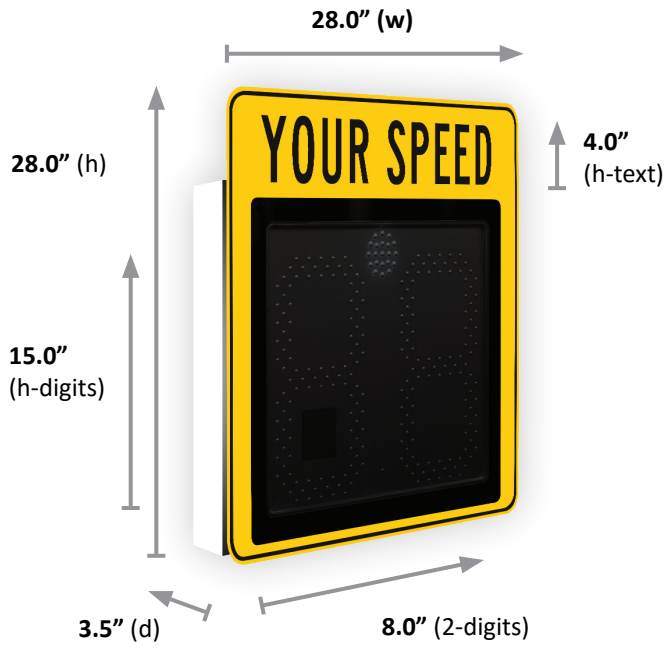

SafePace® 450 Driver Feedback Sign

The new Traffic Logix® SafePace® 450 driver feedback sign is a portable, lightweight radar sign with full size 15” digits. It can be mounted at multiple locations with a universal mounting bracket and can function autonomously for weeks at a time with optional battery power.

450 Specifications

Digit Size	15”
Height	28”
Weight	22 lbs
24/7, 365 Scheduling	✓
Data Collection	✓
Solar Compatibility	✓
Battery Operated	✓
Universal Mounting	✓
Cloud Compatibility	✓
Trailer Compatibility	✓
Dolly Compatibility	✓
Hitch Compatibility	✓
Warranty	2 Years

Features

MUTCD compliant with static “YOUR SPEED” message and highly visible 15” LED digits that are visible from up to 1000 feet away.

Available in **compact design** with 4” text as shown or with full size 6” text.

Feature	Specifications
Dimensions	
Digits	15"(h) x 8"(w), 112 LEDs per digit
Text	Full size: Letters 6.0"(h) spell "YOUR SPEED" fixed message, 2 lines Compact size: Letters 4.0" (h) spell "YOUR SPEED" fixed message, 1line
Unit alone	21.5"(h) x 26"(w) x 3.5"(d)
Unit with "YOUR SPEED" sign mounted	Full size: 40.0"(h) x 30.0"(w) x 3.5"(d) Compact size: 28.0"(h) x 28.0"(w) x 3.5"(d)
Sign Weight (unit alone, without "YOUR SPEED" sign)	
AC Powered	18 lbs
4 cell battery powered model	22 lbs
Solar powered model	20 lbs (not including solar panel or bracket)
General Specifications	
Operating Temperatures F (C):	-40° (-40°) to 185° (85°)
Speed Units	Miles per hour (mph) or Kilometers per hour (km/h)
Faceplate	Yellow or white high-Intensity prismatic reflective sheeting on sign face with black colored text MUTCD approved colors and format