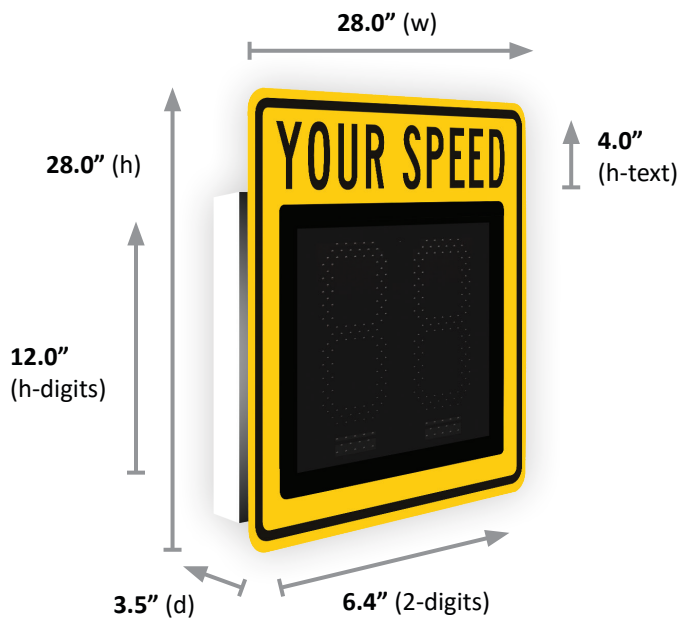

# SafePace® 250 Driver Feedback Sign

Choice of faceplate colors available

The Traffic Logix® SafePace® 250 driver feedback sign is a compact speed display sign. With slightly larger digits than the entry level SafePace® 100, but still smaller than the full size 15" digits on larger SafePace® signs, the SafePace 250 offers a versatile solution for those looking for a slightly larger sign.

## 250 Specifications

Digit Size	12"
Height	28"
Weight	22 lbs
24/7, 365 Scheduling	✓
Data Collection	✓
Solar Compatibility	✓
Battery Operated	✓
Universal Mounting	✓
Cloud Compatibility	✓
Trailer Compatibility	✓
Dolly Compatibility	✓
Hitch Compatibility	✓
Warranty	2 Years

## Features

**Enlarged Sign Digits:** The bestselling, compact SafePace sign, now available with slightly larger digits for improved visibility.

**Energy Efficient:** The SafePace 250 can function for up to 3 weeks autonomously with optional battery power depending on traffic volume.

**Universal Mounting:** Optional mounting brackets let you use one sign at multiple locations with the turn of a key.

Feature	Specifications
<b>Dimensions</b>	
Digits	12"(h) x 6.4"(w), 112 LEDs per digit
Text	Letters 4.0" (h) spell "YOUR SPEED" fixed message, 1 line
Unit alone	21.5"(h) x 26"(w) x 3.5"(d)
Unit with "YOUR SPEED" sign mounted	Full size sign: 28.0"(h) x 28.0"(w) x 3.5"(d)
<b>Sign Weight (unit alone, without "YOUR SPEED" sign)</b>	
AC Powered	18 lbs
4 cell battery powered model	22 lbs
Solar powered model	20 lbs (not including solar panel or bracket)
<b>General Specifications</b>	
Operating Temperatures F (C):	-40° (-40°) to 185° (85°)
Speed Units	Miles per hour (mph) or Kilometers per hour(km/h)
Faceplate	Yellow or white high-Intensity prismatic reflective sheeting on sign face with black colored text MUTCD approved colors and format