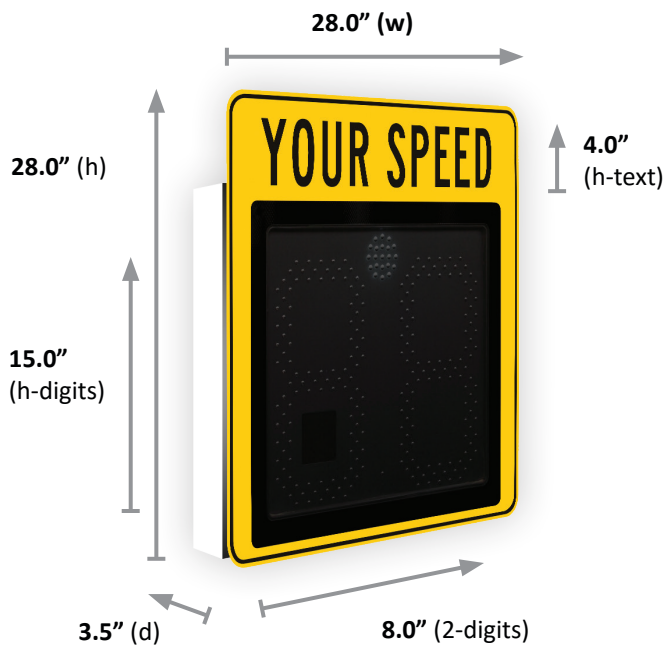

SafePace® 450 Driver Feedback Sign

The new Traffic Logix® SafePace® 450 driver feedback sign is a portable, lightweight radar sign with full size 15” digits. It can be mounted at multiple locations with a universal mounting bracket and can function autonomously for weeks at a time with optional battery power.

450 Specifications

Digit Size	15”
Height	28”
Weight	22 lbs
24/7, 365 Scheduling	✓
Data Collection	✓
Solar Compatibility	✓
Battery Operated	✓
Universal Mounting	✓
Cloud Compatibility	✓
Trailer Compatibility	✓
Dolly Compatibility	✓
Hitch Compatibility	✓
Warranty	2 Years

Features

MUTCD compliant with static “YOUR SPEED” message and highly visible 15” LED digits that are visible from up to 1000 feet away.

Available in **compact design** with 4” text as shown or with full size 6” text.

Feature	Specifications
Dimensions	
Digits	15"(h) x 8"(w), 112 LEDs per digit
Text	Full size: Letters 6.0"(h) spell "YOUR SPEED" fixed message, 2 lines Compact size: Letters 4.0" (h) spell "YOUR SPEED" fixed message, 1line
Unit alone	21.5"(h) x 26"(w) x 3.5"(d)
Unit with "YOUR SPEED" sign mounted	Full size: 40.0"(h) x 30.0"(w) x 3.5"(d) Compact size: 28.0"(h) x 28.0"(w) x 3.5"(d)
Sign Weight (unit alone, without "YOUR SPEED" sign)	
AC Powered	18 lbs
4 cell battery powered model	22 lbs
Solar powered model	20 lbs (not including solar panel or bracket)
General Specifications	
Operating Temperatures F (C):	-40° (-40°) to 185° (85°)
Speed Units	Miles per hour (mph) or Kilometers per hour (km/h)
Faceplate	Yellow or white high-Intensity prismatic reflective sheeting on sign face with black colored text MUTCD approved colors and format